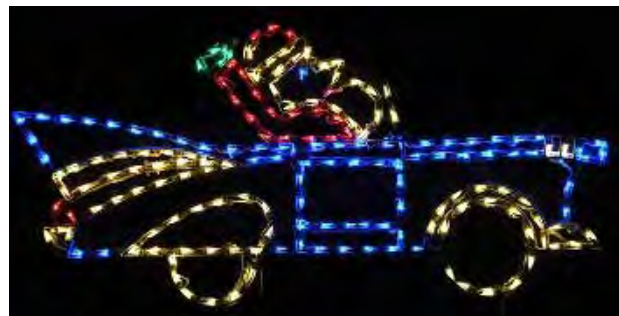

**204-EPW**  
**ELF PULLING WAGON OF TOYS**

**\$301.00**

**201-SSL**  
**SOLDIER STATIC LARGE**

**\$305.00**

**501-DF**  
**DANCING FROSTY**

**\$305.00**

**201-SDS**  
**SOLDIER DRUMMING**  
**STATIC LARGE**

**\$310.00**

**300-SIC**  
**SANTA IN 57' CHEVY**

**\$310.00**

**400-SSDS**  
**SANTA IN SLEIGH WITH 2**  
**DEER SMALL**

**\$310.00**

**501-IO**  
**IGLOO ONLY**

**\$315.00**

**700-SGB**  
**SEASONS GREETINGS**  
**BLOCK**