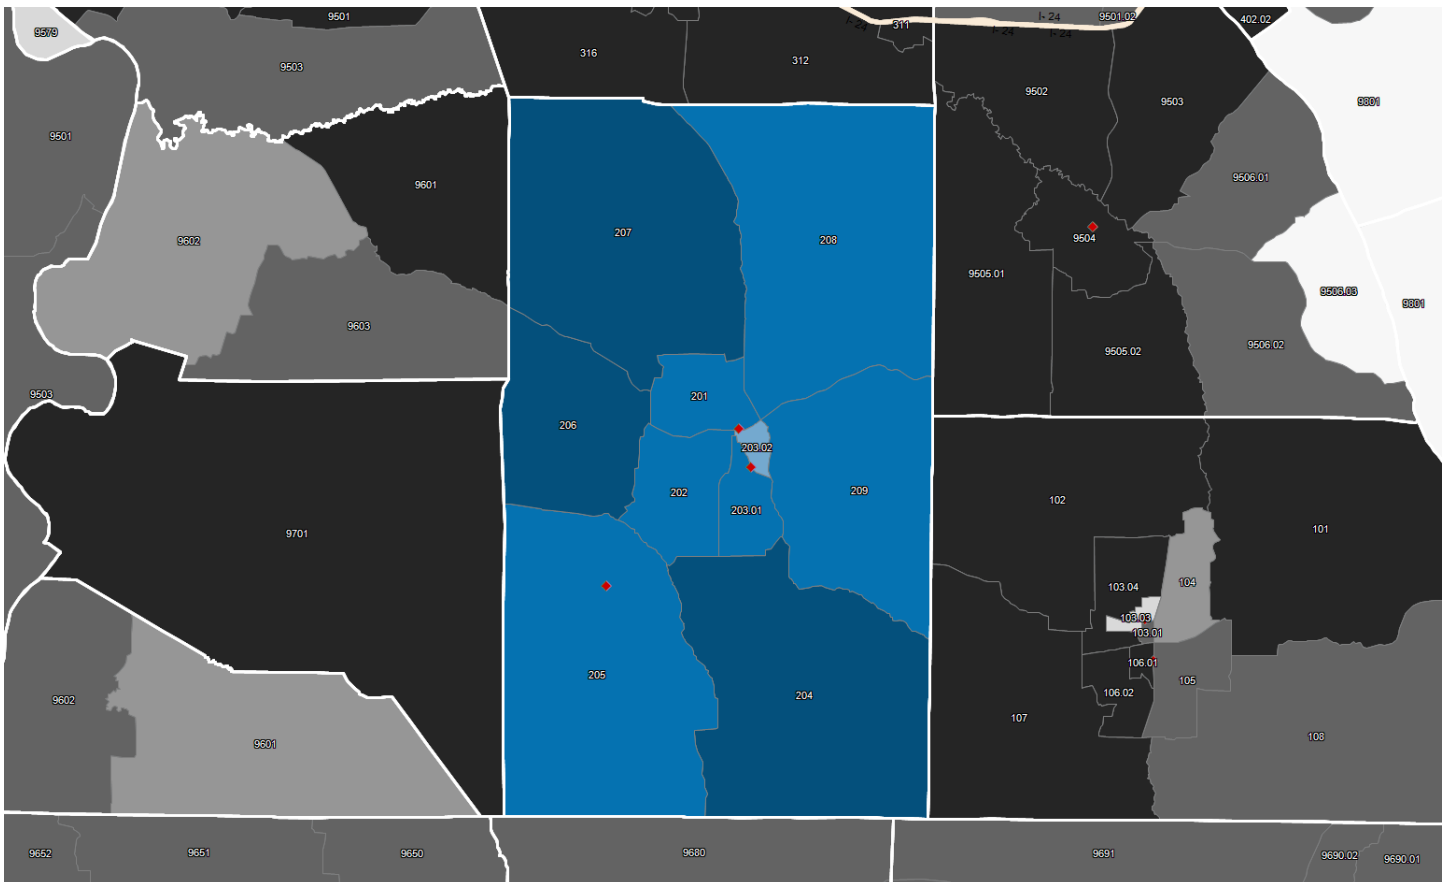

MAP OF FNB BANK ASSESSMENT AREA

GRAVES COUNTY

ALLOWAY COUNTY

McCRACKEN COUNTY

TRIGG COUNTY

MARSHALL COUNTY